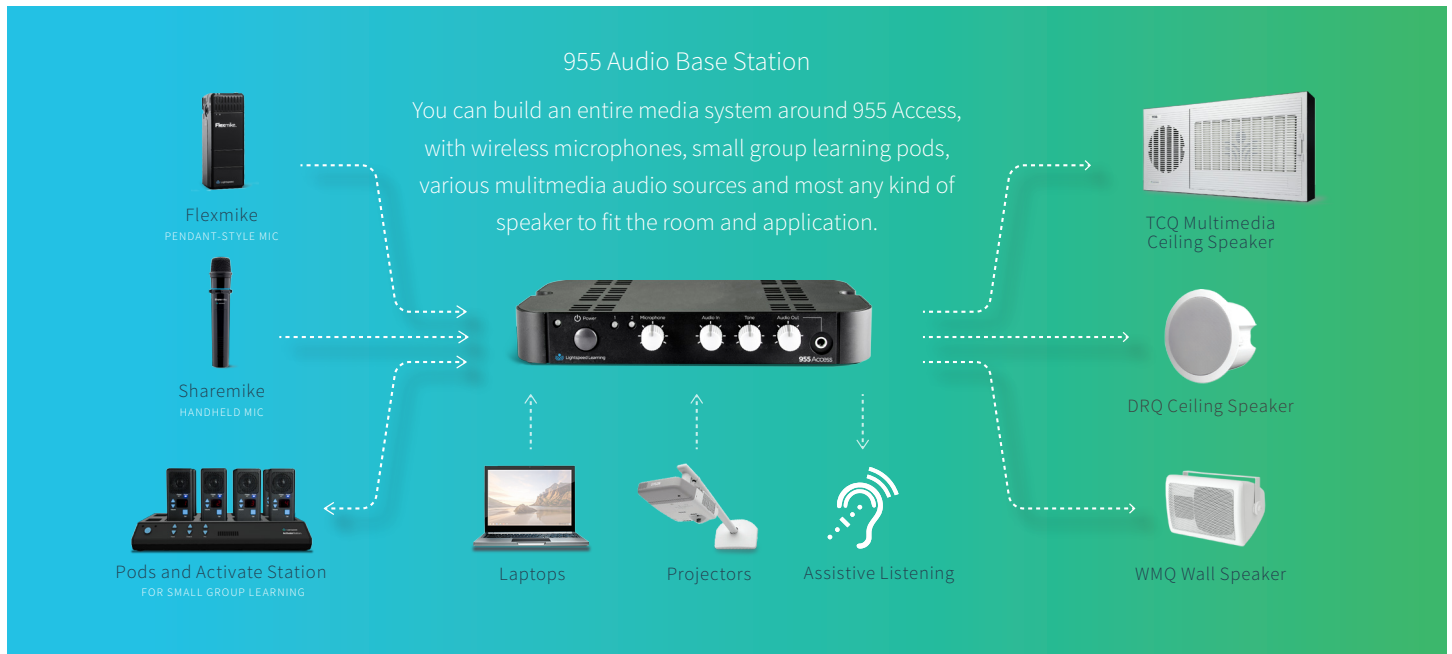

955 Access™

The 955 Access is a powerful classroom amplifier. But that's just the beginning.

It's also an advanced media control center that can easily integrate all your audio sources and deliver high-quality audio for every student.

It's powered by Access Technology, which means it can seamlessly connect to other Access Technology components. That makes it easy to expand to enable new methods of instruction.

This versatile solution connects to a variety of different speaker options to excel in a variety of different applications - whether it's classrooms, open areas or large spaces - with no audio dropout or interference.

A compact, powerful amplifier and media control center

Built for the demands of today's and tomorrow's active learning spaces.

With 955 Access, schools have more classroom audio options than ever before. All without the limitations that come with infrared technology. With Lightspeed's Access Technology, it's an easy and reliable way to deliver voice and multimedia in large, open rooms, with no audio drop out or interference with other technologies.

The 955 Access works with the entire class, small groups, and even students in the hallway. It easily adapts to group learning by adding an Activator Pod to each student group.

Specifications

Wireless Communication	Access Technology (1.9 GHz + RF4CE)
Wireless Transmission Range	Up to 200 ft. (60m) open field
Power Output	20 watts per channel (40 watts total)
Frequency Response	60 Hz - 7 kHz
Total Harmonic Distortion (THD)	<1% @ 10W
DC Power Input	24V/2.5A
Audio Input (with volume control)	Four 3.5 mm Inputs
Audio Outputs	One 3.5mm Output
Tone Control	Bass / Treble
Dimensions (W x D x H)	7.6" x 5" x 1.13" (193 x 127 x 29mm)
Weight	9.5 oz (269g)